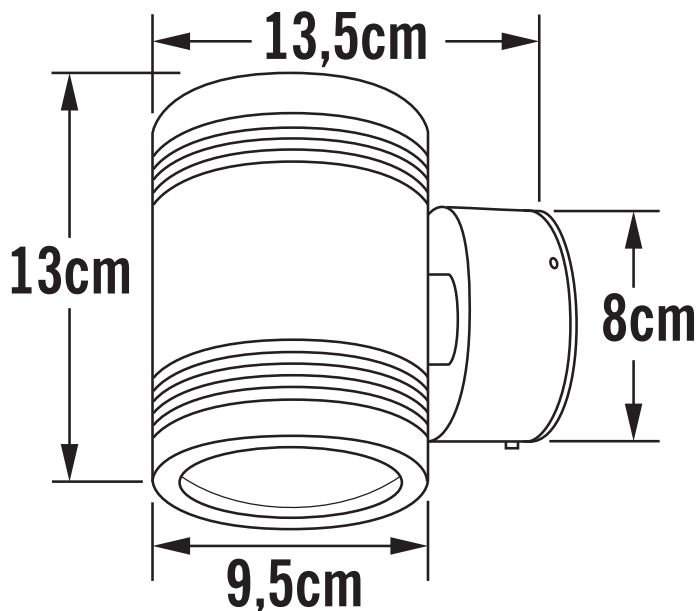

SPECIFICATION

- Ingress protection: IP54
- Class: Class I - Single Insulated, Earthed
- Voltage: 230V