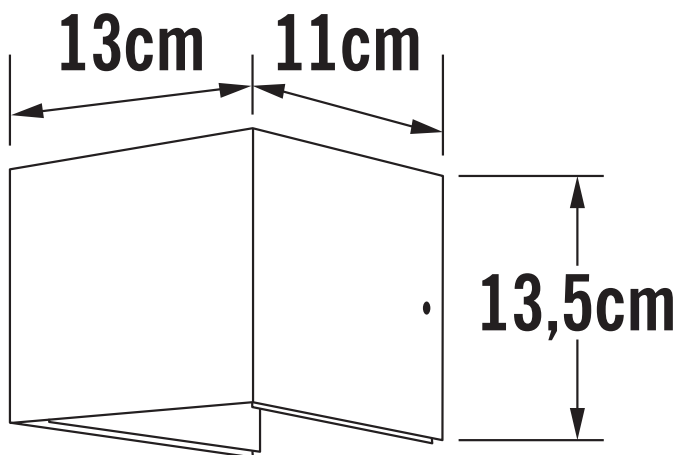

SPECIFICATION

- Ingress protection: IP54
- Class: Class I - Single Insulated, Earthed
- Voltage: 230V