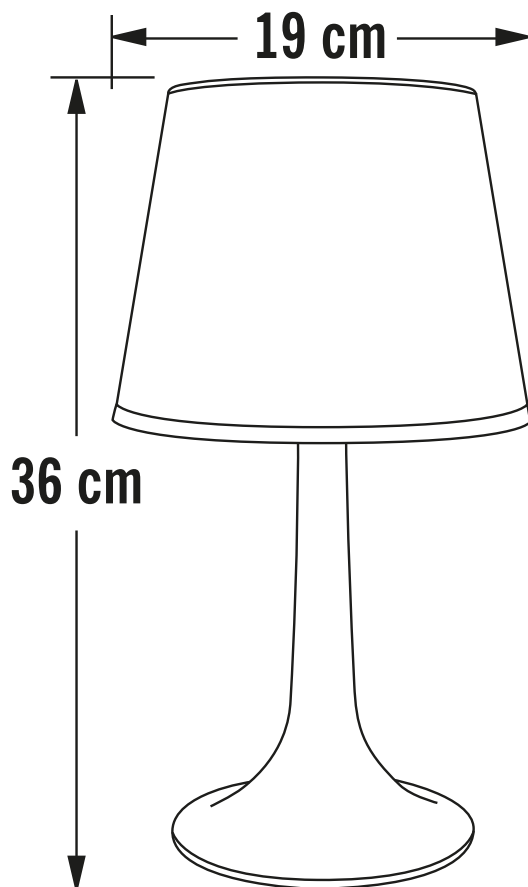

SPECIFICATION

- Ingress protection: IP44
- Class: Class III - Safe Extra Low Voltage Power Source
- Voltage: 1.2V (solar)