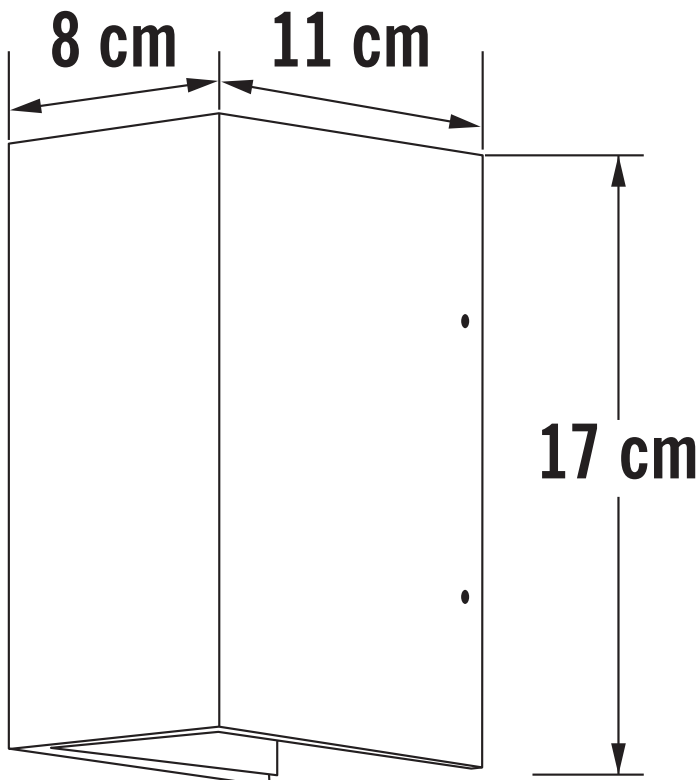

SPECIFICATION

- Ingress protection: IP54
- Class: Class I - Single Insulated, Earthed
- Voltage: 230V