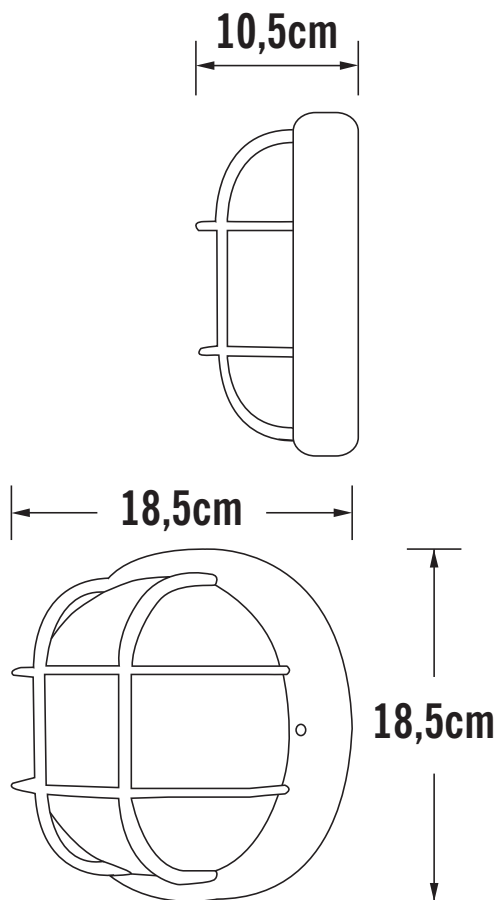

SPECIFICATION

- Ingress protection: IP44
- Class: Class II - Double Insulated, No Earth
- Voltage: 230V