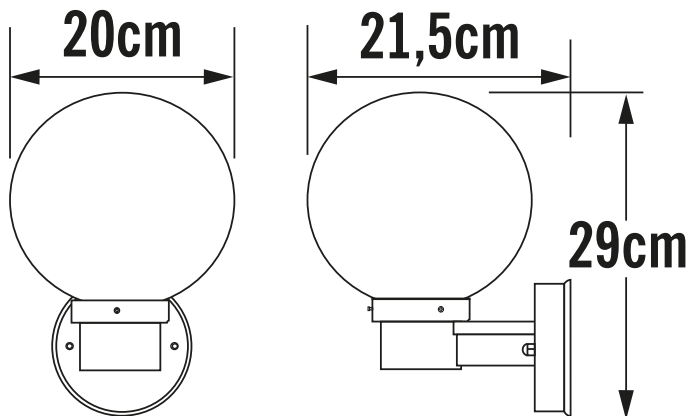

SPECIFICATION

- Ingress protection: IP44
- Class: Class II - Double Insulated, No Earth
- Voltage: 230V