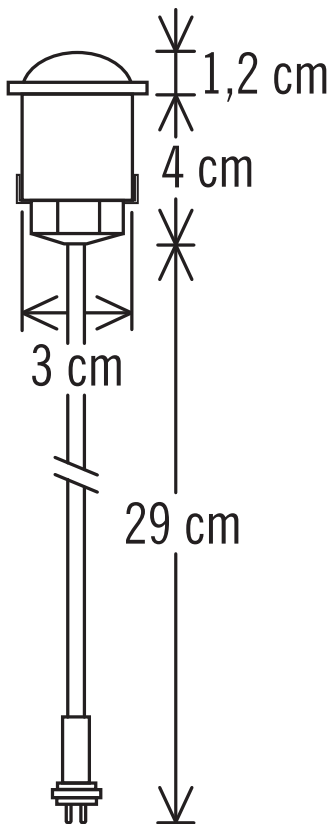

Konstsmide - Set of 6 Mini LED Ground Spot - 7478-000 - Chrome IP44 Outdoor Plinth & Deck Kits

REFERENCE

- SKU: FCL-17236
- Supplier SKU: 7478-000
- Barcode: 7318307478006

CATEGORY

- Brand: Konstsmide
- Family: Mini LED Ground Spot
- Category: Outdoor Lighting / Plinth & Deck / Kit

APPEARANCE

- Base: Chromed Plastic

DIMENSION

- Height: 55mm
- Diameter: 35mm
- Length: 21000mm
- Weight: 1.85kg

LIGHT SOURCE

- Lamp included: No
- Lamp detail: 1 x 1.5W Max LED G4 (required)
- Non-dimmable
- Energy class: Not applicable
- Switch: No

SPECIFICATION

- Ingress protection: IP44
- Class: Class III - Safe Extra Low Voltage Power Source
- Voltage: 12V (driver included)

CONTACT