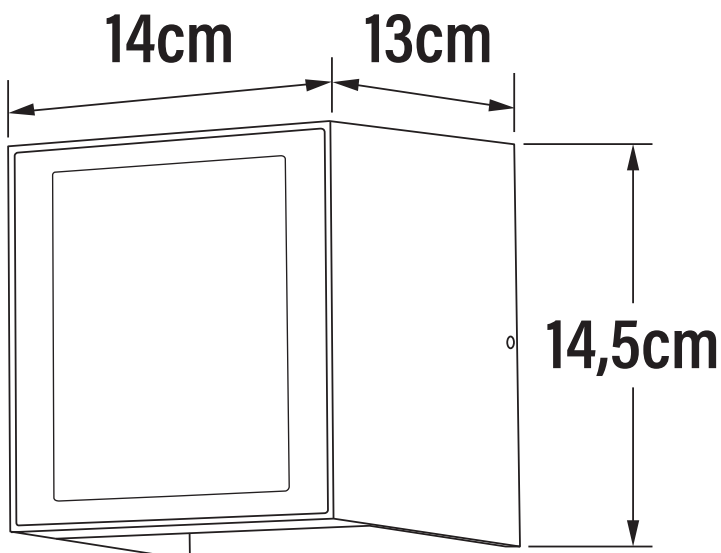

SPECIFICATION

- Ingress protection: IP54
- Class: Class I - Single Insulated, Earthed
- Voltage: 230V