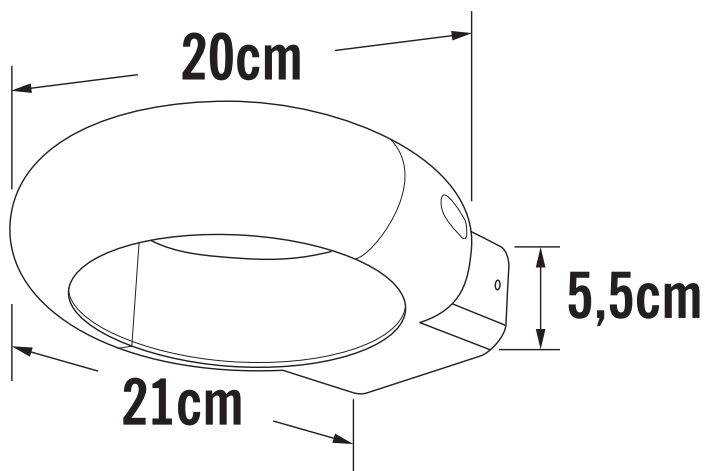

SPECIFICATION

- Ingress protection: IP54
- Class: Class I - Single Insulated, Earthed
- Voltage: 230V