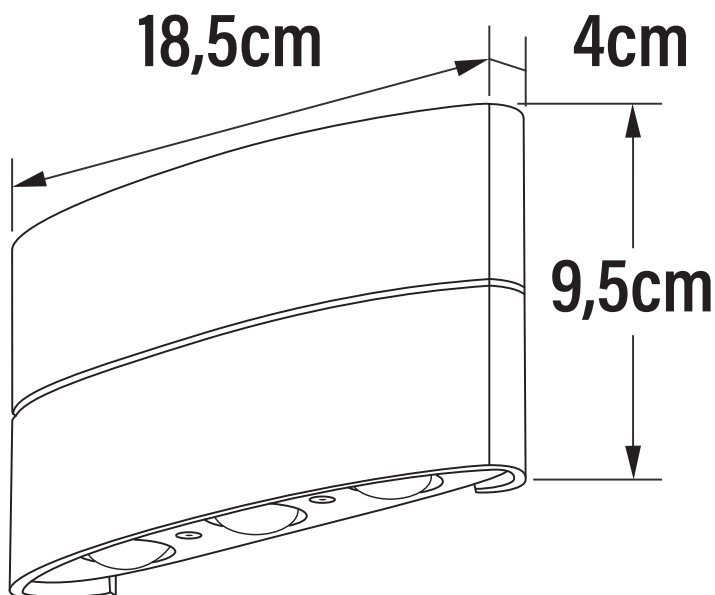

SPECIFICATION

- Ingress protection: IP54
- Class: Class I - Single Insulated, Earthed
- Voltage: 230V