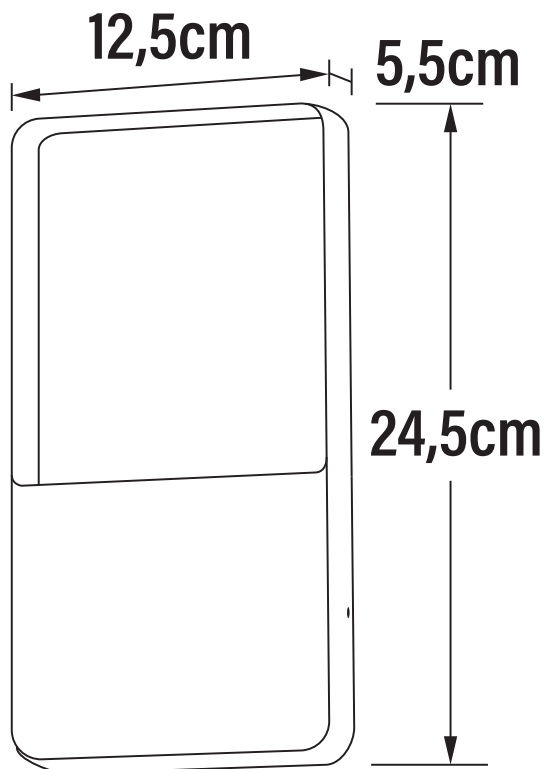

SPECIFICATION

- Ingress protection: IP54
- Class: Class I - Single Insulated, Earthed
- Voltage: 230V