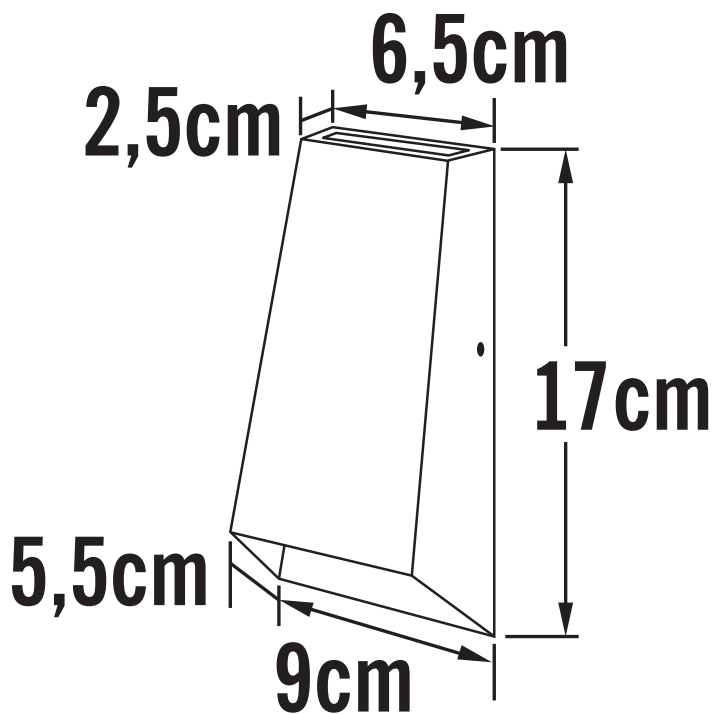

SPECIFICATION

- Ingress protection: IP54
- Class: Class I - Single Insulated, Earthed
- Voltage: 230V