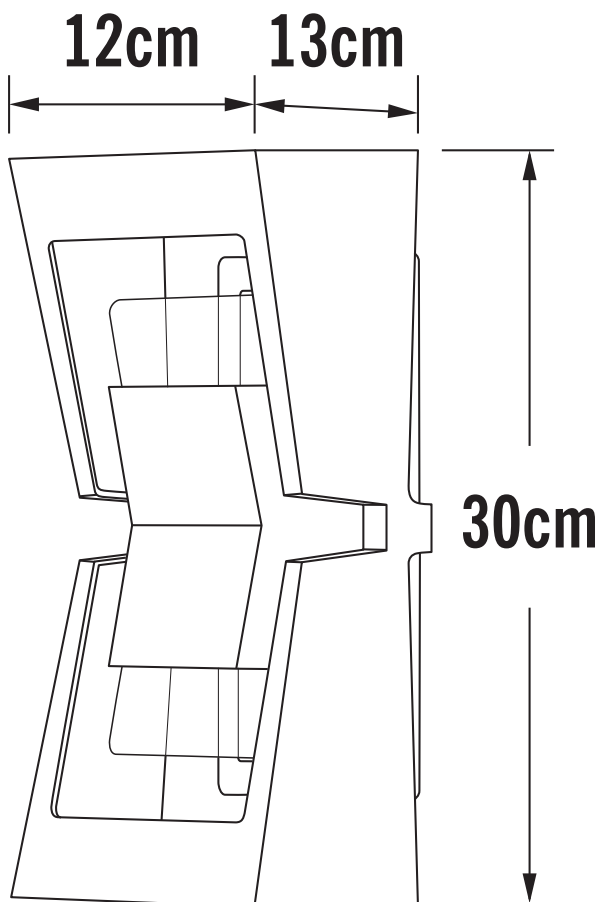

SPECIFICATION

- Ingress protection: IP54
- Class: Class I - Single Insulated, Earthed
- Voltage: 230V