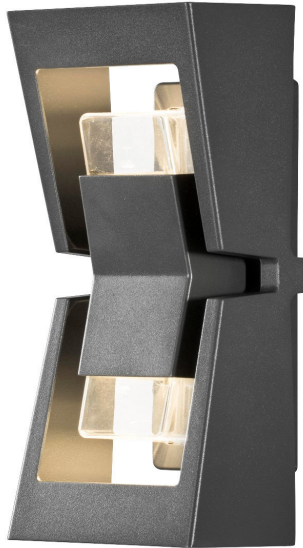

Konstsmide - Potenza - 7971-370 - LED Anthracite 2 Light IP54 Outdoor Wall Washer Light

**REFERENCE**

- SKU: FCL-17267
- Supplier SKU: 7971-370
- Barcode: 7318307971378

**CATEGORY**

- Brand: Konstsmide
- Family: Potenza
- Category: Outdoor Lighting / Wall / Washer

**APPEARANCE**

- Base: Anthracite Paint

**DIMENSION**

- Height: 300mm
- Width: 120mm
- Depth: 120mm
- Weight: .88kg

**LIGHT SOURCE**

- Lamp included: Yes
- Lamp detail: 2 x 8W LED (included)
- Dimmable
- Kelvin: 3000K (Warm White)
- Lumens: 700Lm
- Lamp hours: 30,000Hrs
- Colour render index: 80CRI
- Energy class: F
- Switch: No

**SPECIFICATION**

- Ingress protection: IP54
- Class: Class I - Single Insulated, Earthed
- Voltage: 230V

**CONTACT**