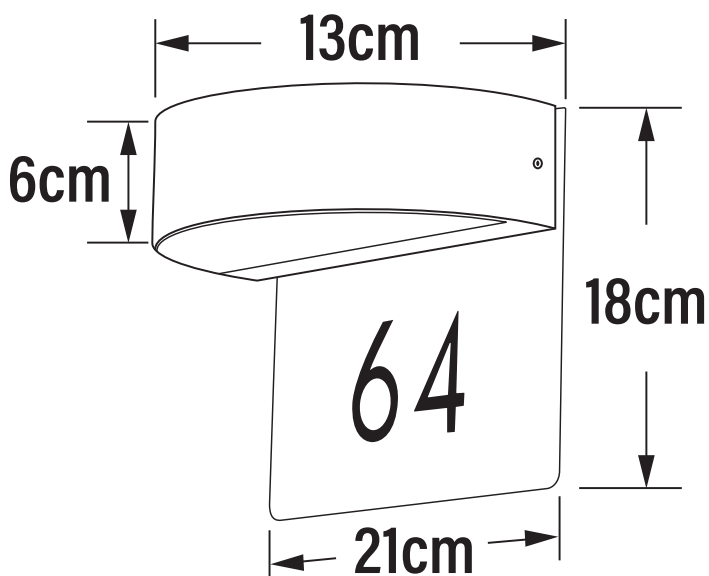

SPECIFICATION

- Ingress protection: IP54
- Class: Class I - Single Insulated, Earthed
- Voltage: 230V