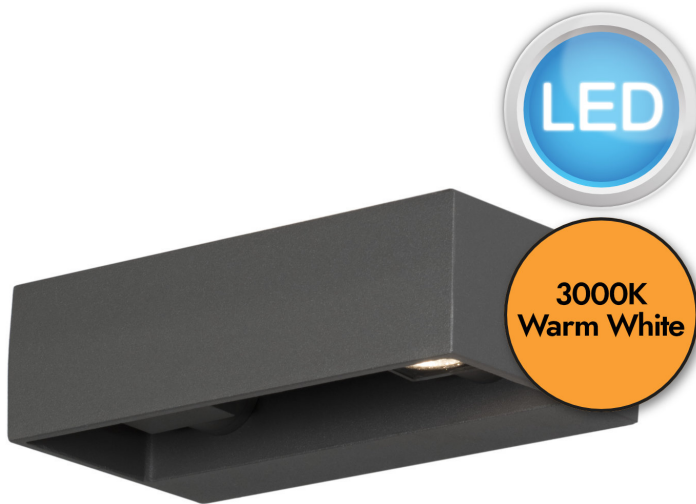

## Konstsmide - Monza - 7858-370 - LED Anthracite 2 Light IP54 Outdoor Wall Washer Light

### APPEARANCE

- Base: Anthracite Paint

### DIMENSION

- Height: 60mm
- Width: 210mm
- Depth: 110mm
- Weight: .9kg

### LIGHT SOURCE

- Lamp included: Yes
- Lamp detail: 2 x 6W LED (included)
- Non-dimmable
- Kelvin: 3000K (Warm White)
- Lumens: 800Lm
- Lamp hours: 20,000Hrs
- Colour render index: 80CRI
- Energy class: G
- Switch: No