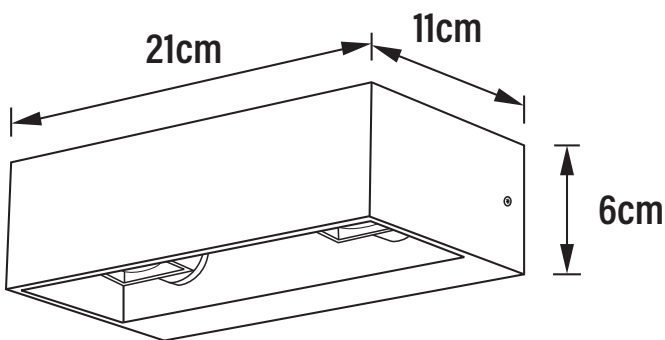

SPECIFICATION

- Ingress protection: IP54
- Class: Class I - Single Insulated, Earthed
- Voltage: 230V