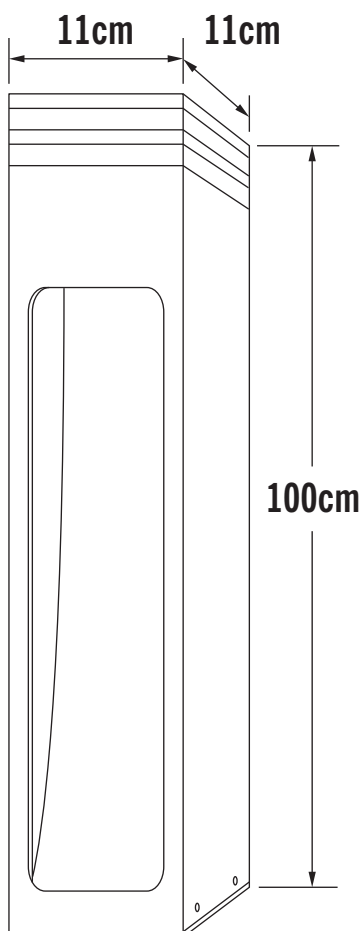

SPECIFICATION

- Ingress protection: IP54
- Class: Class I - Single Insulated, Earthed
- Voltage: 230V