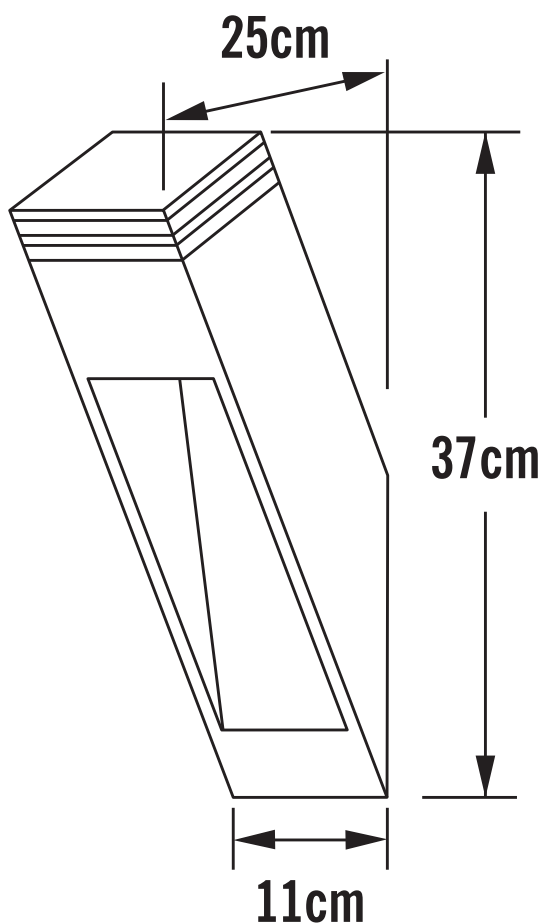

SPECIFICATION

- Ingress protection: IP54
- Class: Class I - Single Insulated, Earthed
- Voltage: 230V