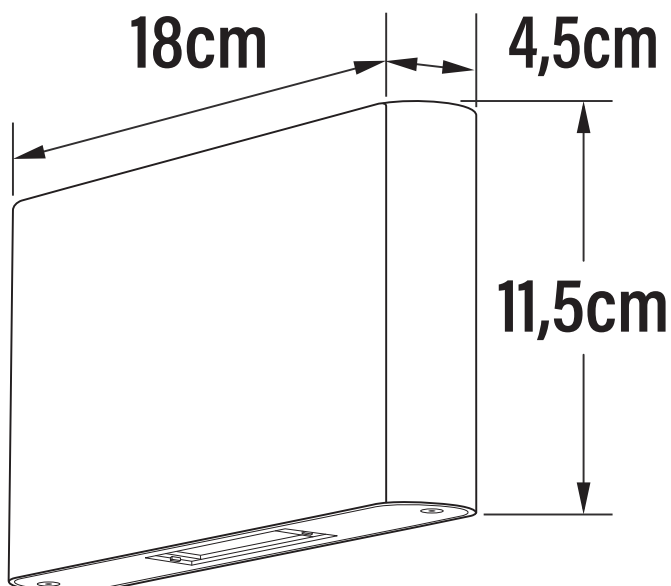

SPECIFICATION

- Ingress protection: IP54
- Class: Class I - Single Insulated, Earthed
- Voltage: 230V