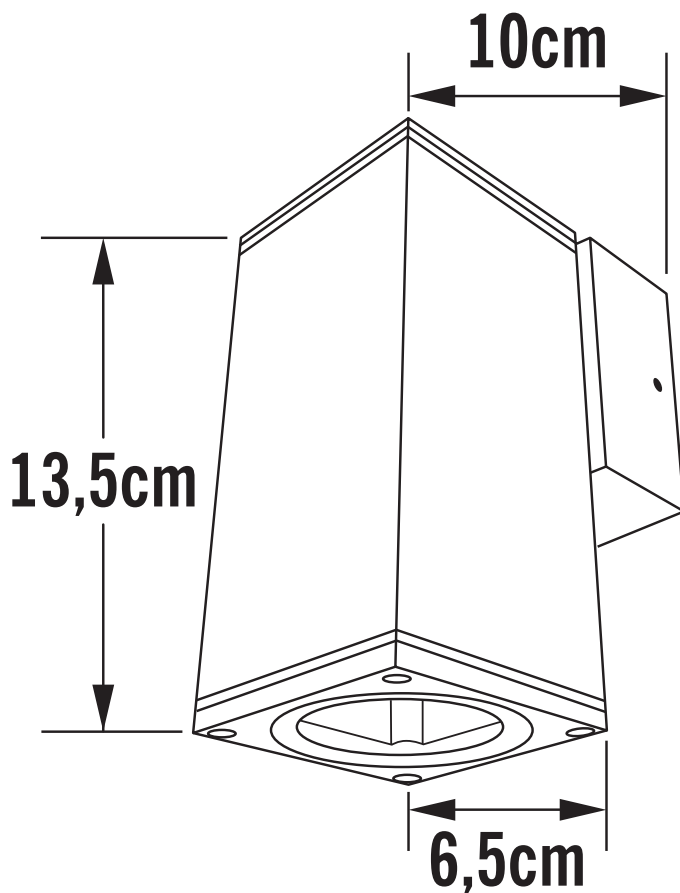

SPECIFICATION

- Ingress protection: IP44
- Class: Class I - Single Insulated, Earthed
- Voltage: 230V