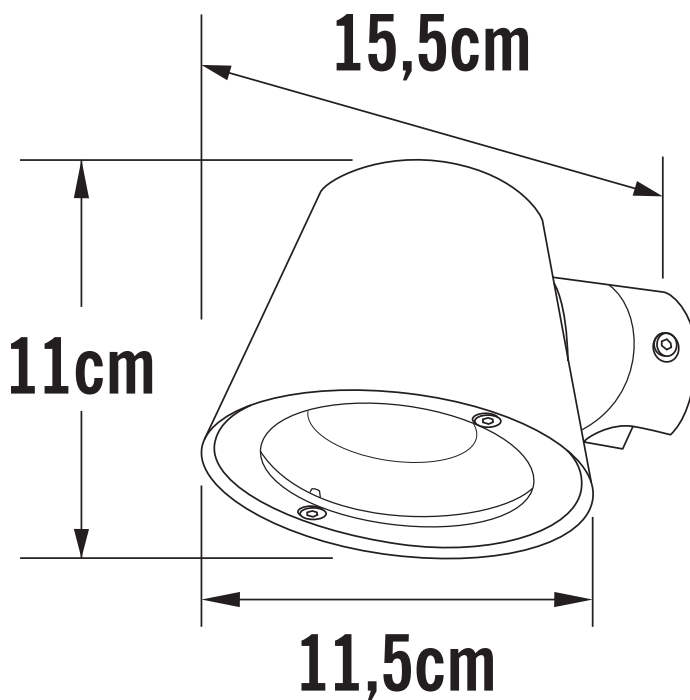

SPECIFICATION

- Ingress protection: IP44
- Class: Class I - Single Insulated, Earthed
- Voltage: 230V