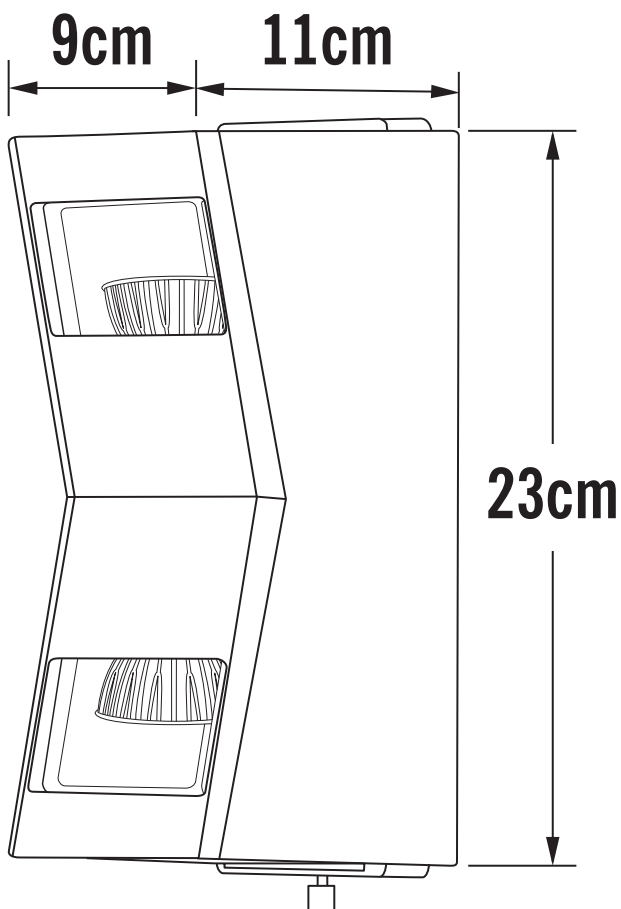

Konstsmide - Potenza - 7956-370 - Anthracite 2 Light IP54 Outdoor Wall Washer Light

REFERENCE

- SKU: FCL-17285
- Supplier SKU: 7956-370
- Barcode: 7318307956375

CATEGORY

- Brand: Konstsmide
- Family: Potenza
- Category: Outdoor Lighting / Wall / Washer

APPEARANCE

- Base: Anthracite Paint

DIMENSION

- Height: 230mm
- Width: 90mm
- Depth: 110mm
- Weight: .84kg

LIGHT SOURCE

- Lamp included: No
- Lamp detail: 2 x 6W Max LED GU10 (required)
- Dimmable
- Energy class: Not applicable
- Switch: No

SPECIFICATION

- Ingress protection: IP54
- Class: Class I - Single Insulated, Earthed
- Voltage: 230V

CONTACT