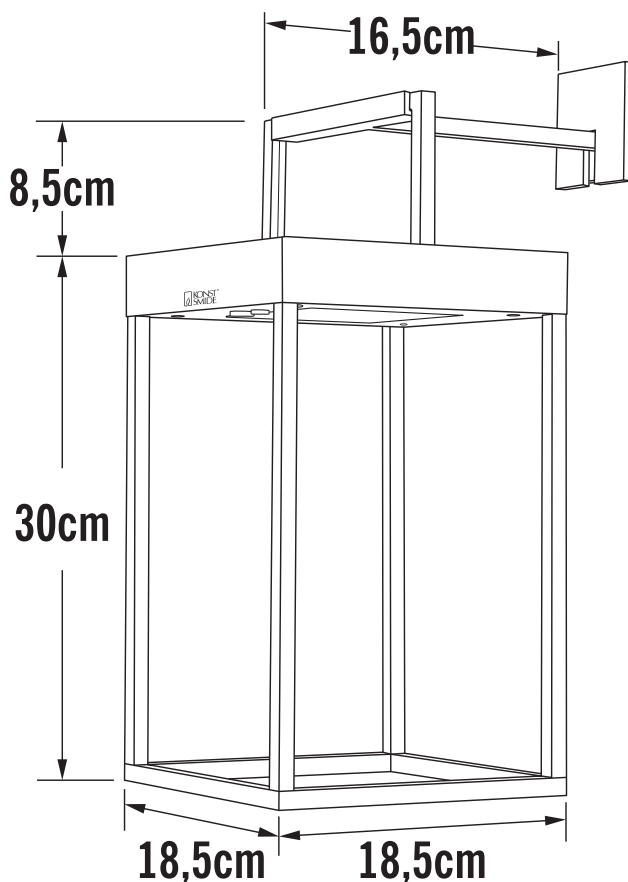

Konstsmide - Portofino - 7815-750 - LED Black IP54 Solar Outdoor Portable Lamp

REFERENCE

- SKU: FCL-17290
- Supplier SKU: 7815-750
- Barcode: 7318307815757

CATEGORY

- Brand: Konstsmide
- Family: Portofino
- Category: Outdoor Lighting / Portable / Table

APPEARANCE

- Base: Black Paint

DIMENSION

- Height: 300mm
- Width: 185mm
- Depth: 155mm
- Weight: 1.4kg

LIGHT SOURCE

- Lamp included: Yes
- Lamp detail: 2.2W LED (included)
- Dimmer included
- Kelvin: 2700/3000K (Tunable)
- Lumens: 180Lm
- Lamp hours: 20,000Hrs
- Colour render index: 80CRI
- Switch: No

SPECIFICATION

- Ingress protection: IP54
- Sensor: Dusk til Dawn Photocell Sensor
- Class: Class III - Safe Extra Low Voltage Power Source
- Voltage: 3.7V (solar)

CONTACT