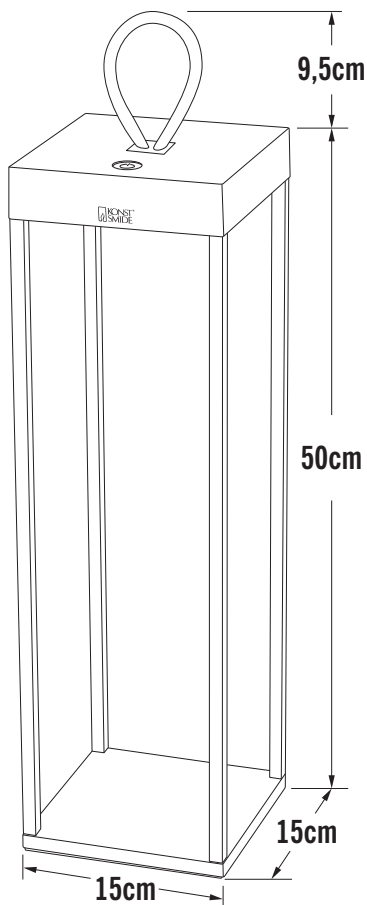

SPECIFICATION

- Ingress protection: IP54
- Class: Class III - Safe Extra Low Voltage Power Source
- Voltage: 12V (battery operated, included)