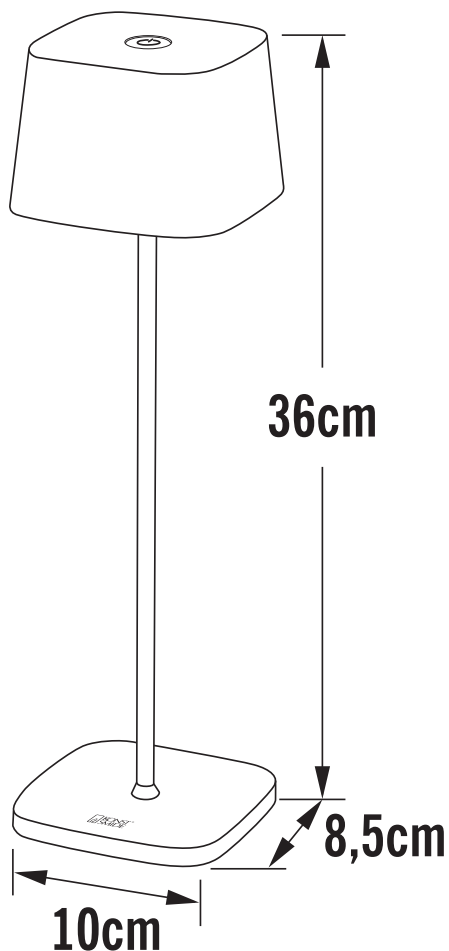

SPECIFICATION

- Ingress protection: IP54
- Class: Class III - Safe Extra Low Voltage Power Source
- Voltage: 12V (battery operated, included)