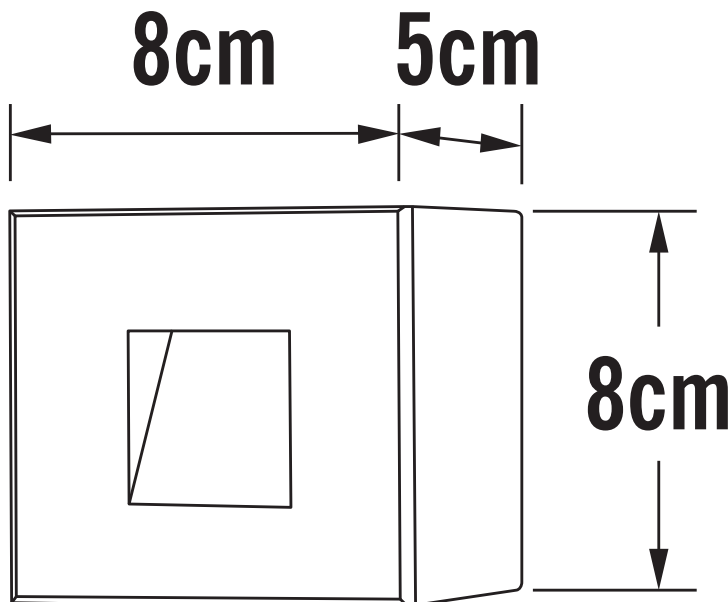

SPECIFICATION

- Ingress protection: IP54
- Class: Class II - Double Insulated, No Earth
- Voltage: 230V