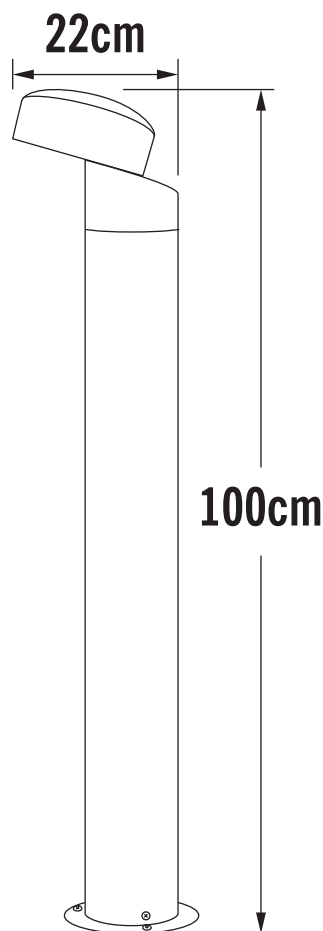

SPECIFICATION

- Ingress protection: IP44
- Class: Class I - Single Insulated, Earthed
- Voltage: 230V