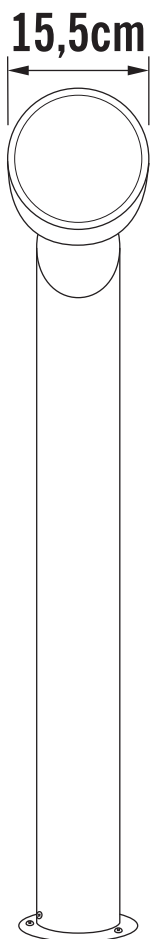

SPECIFICATION

- Ingress protection: IP44
- Class: Class I - Single Insulated, Earthed
- Voltage: 230V