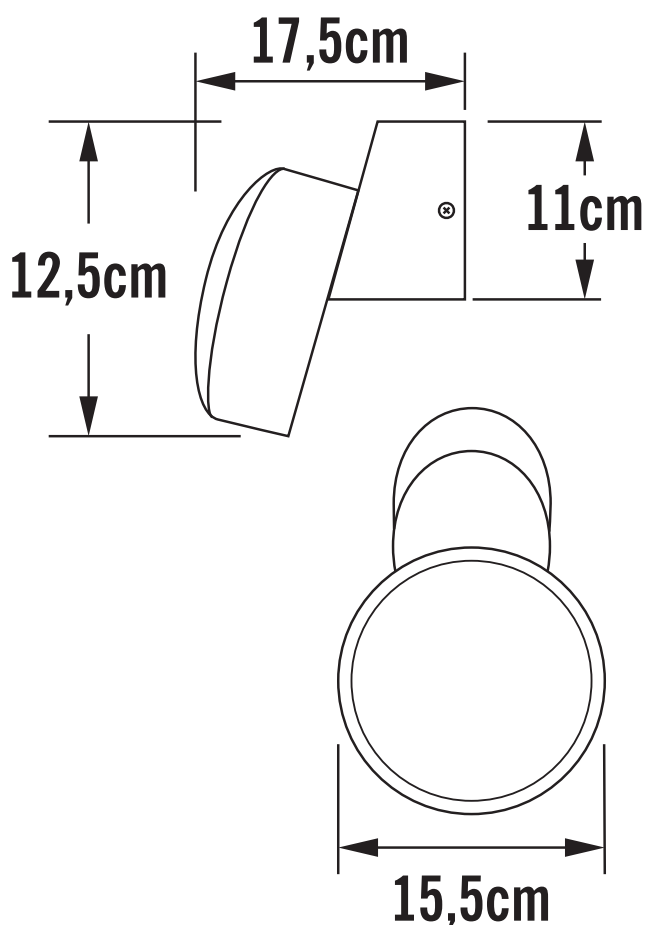

SPECIFICATION

- Ingress protection: IP44
- Class: Class I - Single Insulated, Earthed
- Voltage: 230V