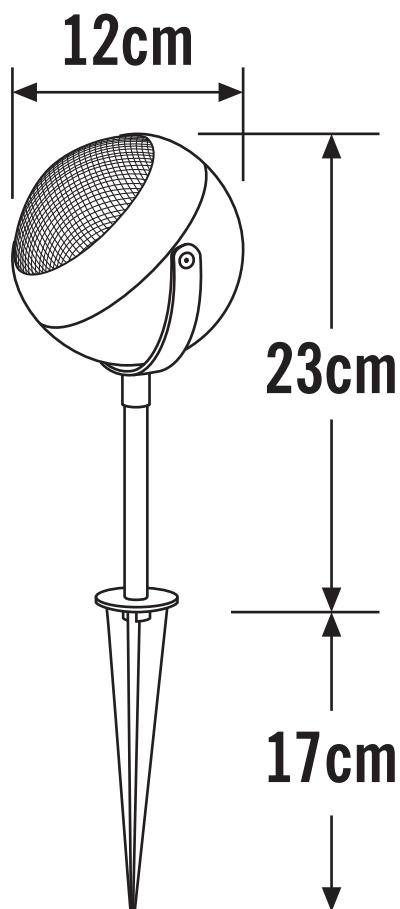

SPECIFICATION

- Ingress protection: IP44
- Class: Class I - Single Insulated, Earthed
- Voltage: 230V