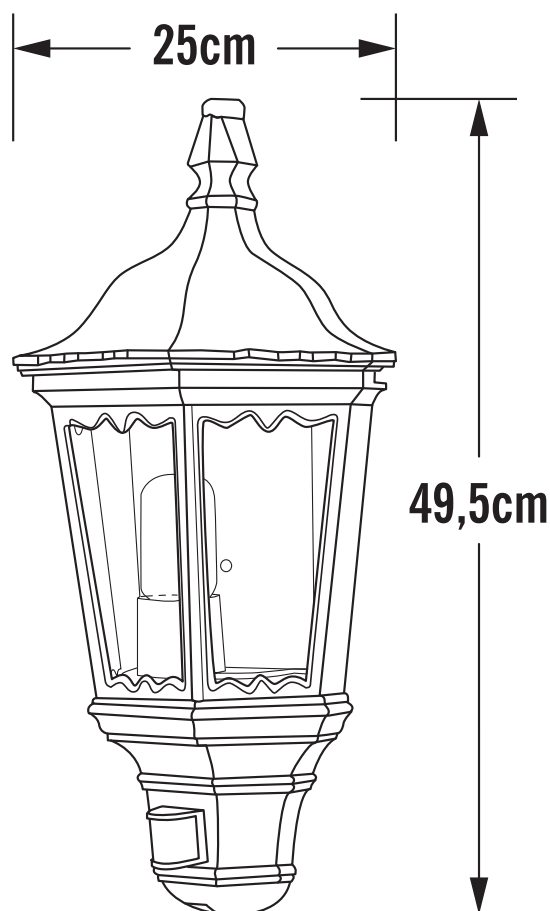

SPECIFICATION

- Ingress protection: IP43
- Sensor: PIR Motion Sensor
- Class: Class I - Single Insulated, Earthed
- Voltage: 230V