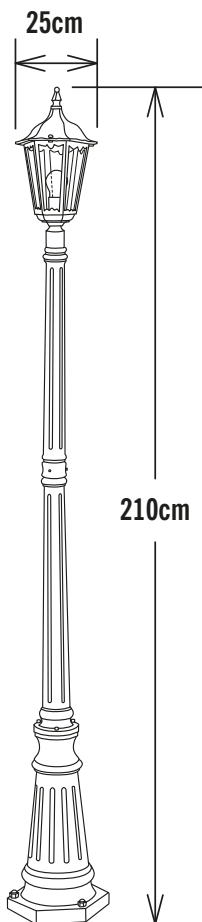

Konstsmide - Firenze - 7233-750 - Black Outdoor Lamp Post

REFERENCE

- SKU: FCL-17307
- Supplier SKU: 7233-750
- Barcode: 7318307233759

CATEGORY

- Brand: Konstsmide
- Family: Firenze
- Category: Outdoor Lighting / Post & Pedestal / Lamp

APPEARANCE

- Base: Black Paint

DIMENSION

- Height: 2100mm
- Width: 250mm
- Depth: 250mm
- Weight: 6kg

LIGHT SOURCE

- Lamp included: No
- Lamp detail: 100W Max E27 ES (required)
- Dimmable
- Energy class: Not applicable
- Switch: No