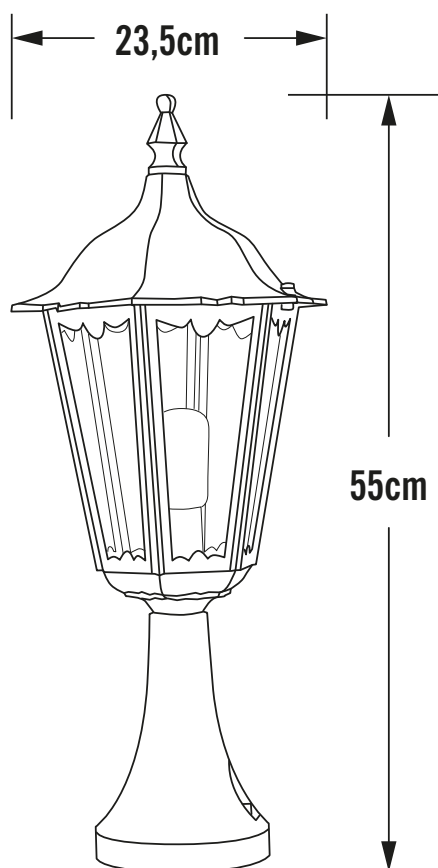

SPECIFICATION

- Ingress protection: IP43
- Class: Class I - Single Insulated, Earthed
- Voltage: 230V