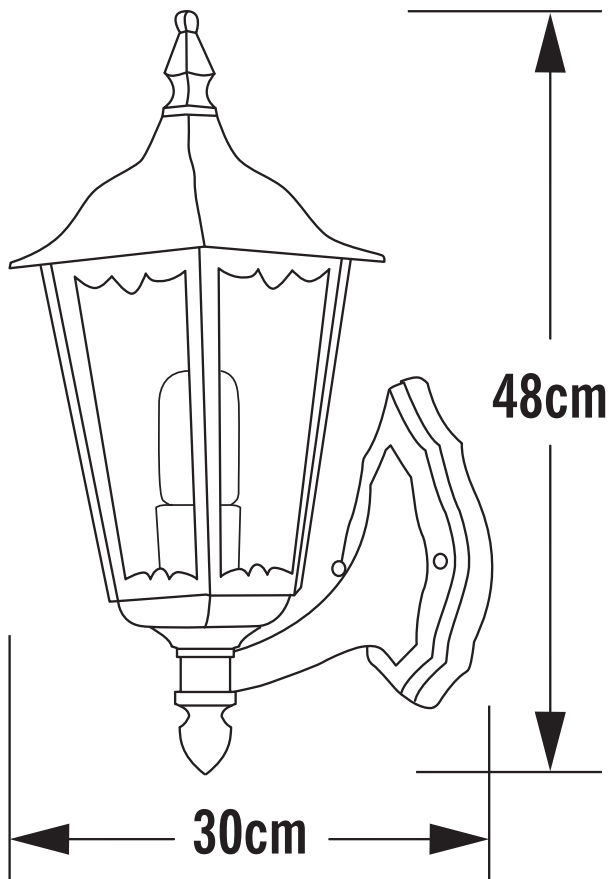

SPECIFICATION

- Ingress protection: IP43
- Class: Class I - Single Insulated, Earthed
- Voltage: 230V