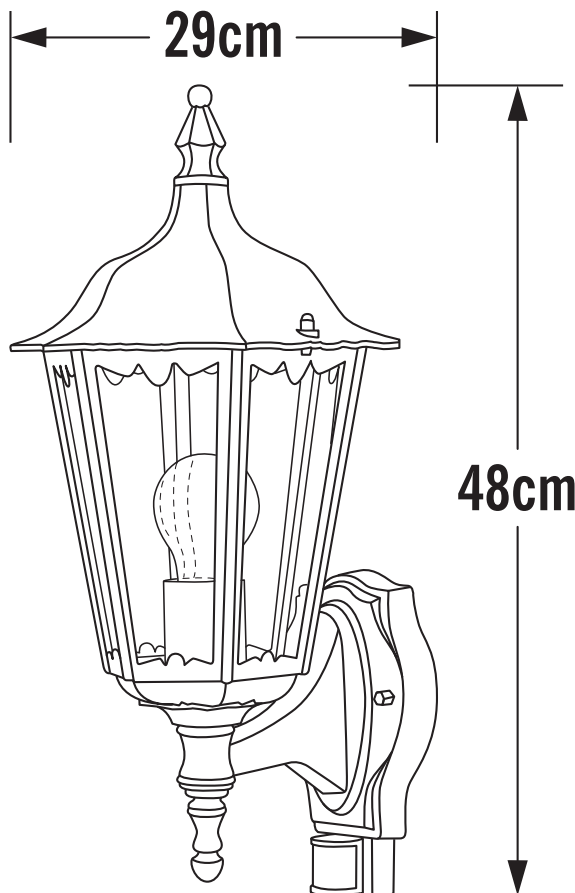

SPECIFICATION

- Ingress protection: IP44
- Sensor: PIR Motion Sensor
- Class: Class I - Single Insulated, Earthed
- Voltage: 230V