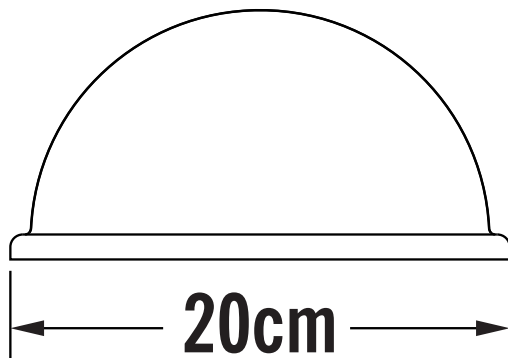

SPECIFICATION

- Ingress protection: IP23
- Class: Class I - Single Insulated, Earthed
- Voltage: 230V