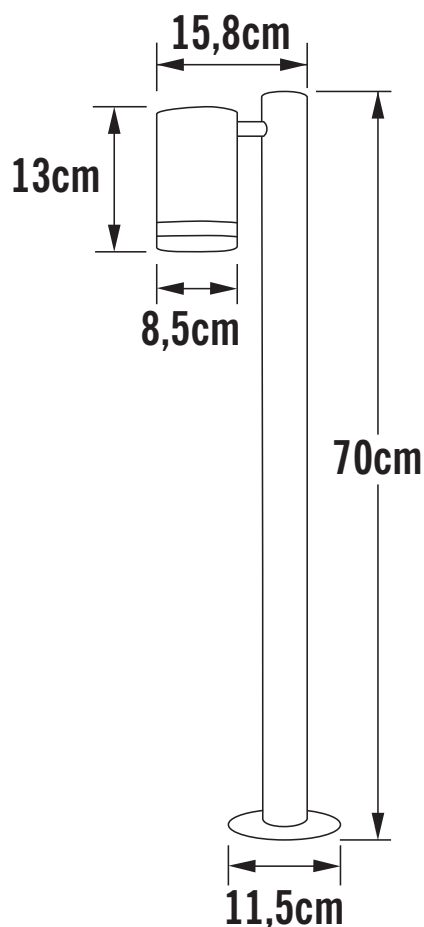

SPECIFICATION

- Ingress protection: IP44
- Class: Class I - Single Insulated, Earthed
- Voltage: 230V