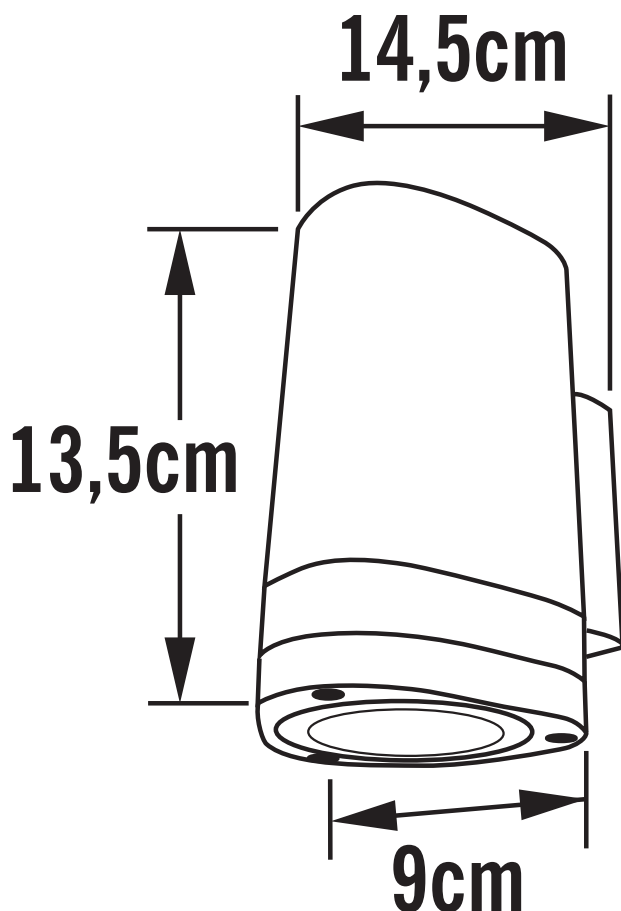

SPECIFICATION

- Ingress protection: IP44
- Class: Class I - Single Insulated, Earthed
- Voltage: 230V