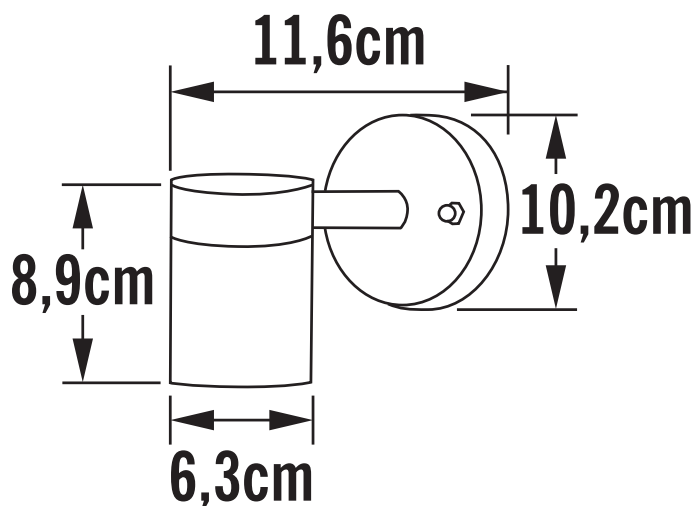

SPECIFICATION

- Ingress protection: IP44
- Class: Class I - Single Insulated, Earthed
- Voltage: 230V