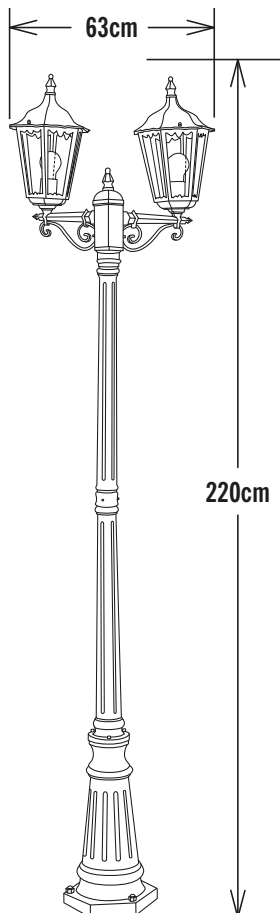

SPECIFICATION

- Ingress protection: IP43
- Class: Class I - Single Insulated, Earthed
- Voltage: 230V