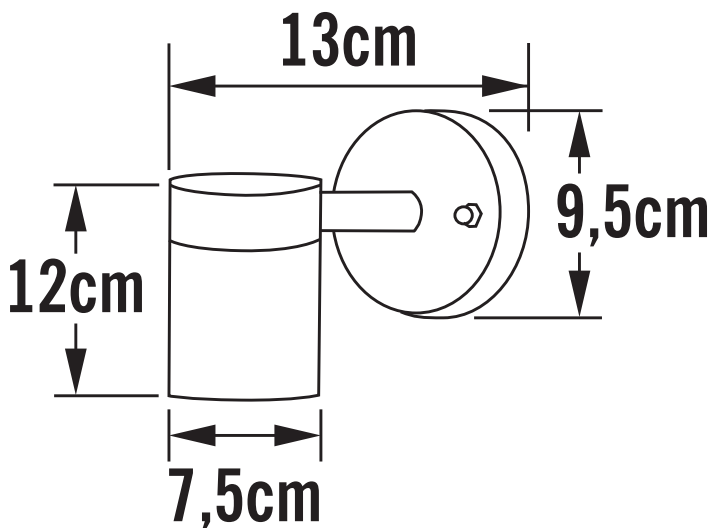

SPECIFICATION

- Ingress protection: IP44
- Class: Class I - Single Insulated, Earthed
- Voltage: 230V