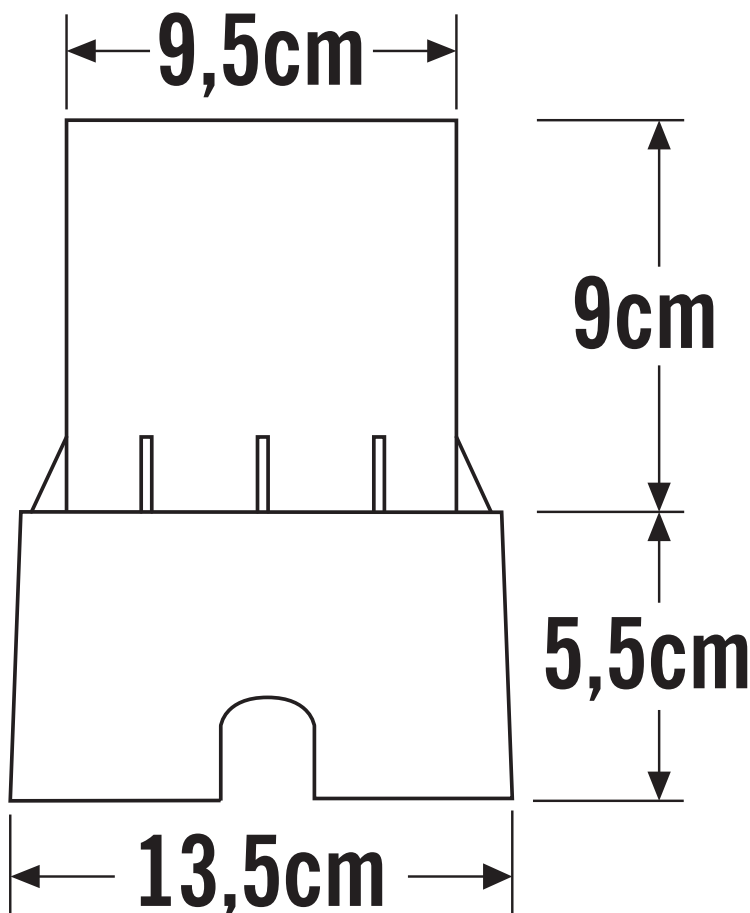

SPECIFICATION

- Ingress protection: IP65
- Class: Class I - Single Insulated, Earthed
- Voltage: 230V