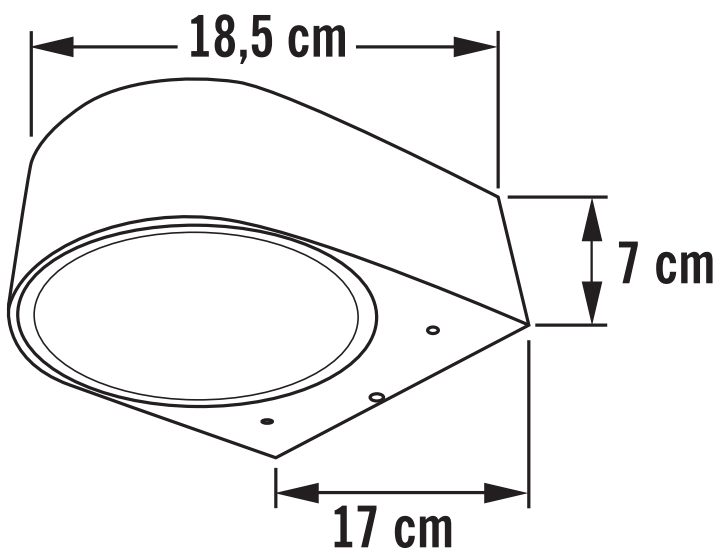

SPECIFICATION

- Ingress protection: IP44
- Class: Class I - Single Insulated, Earthed
- Voltage: 230V