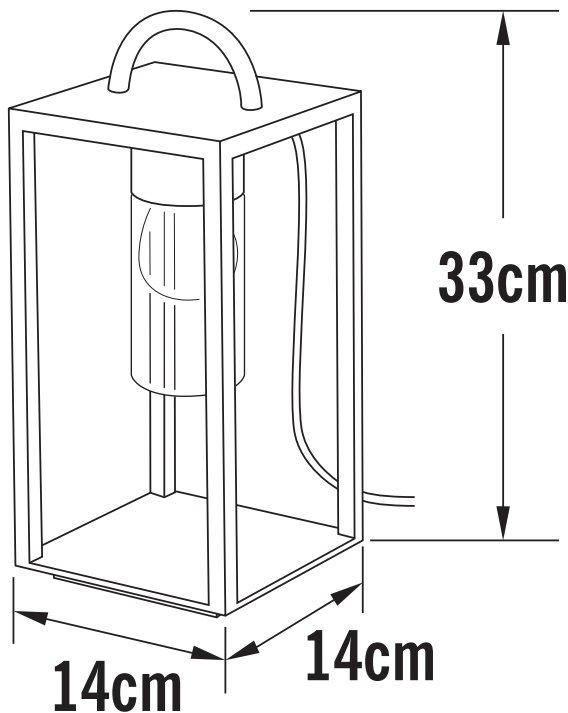

SPECIFICATION

- Ingress protection: IP44
- Class: Class I - Single Insulated, Earthed
- Voltage: 230V