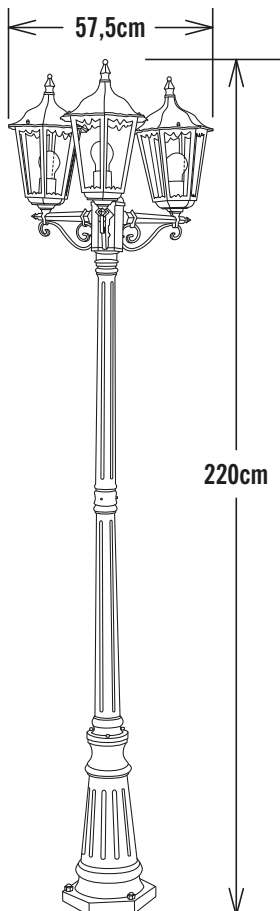

Konstsmide - Firenze - 7217-750 - Black 3 Light Outdoor Lamp Post

REFERENCE

- SKU: FCL-17330
- Supplier SKU: 7217-750
- Barcode: 7318307217759

CATEGORY

- Brand: Konstsmide
- Family: Firenze
- Category: Outdoor Lighting / Post & Pedestal / Lamp

APPEARANCE

- Base: Black Paint

DIMENSION

- Height: 2200mm
- Width: 575mm
- Depth: 575mm
- Weight: 8.57kg

LIGHT SOURCE

- Lamp included: No
- Lamp detail: 3 x 100W Max E27 ES (required)
- Dimmable
- Energy class: Not applicable
- Switch: No