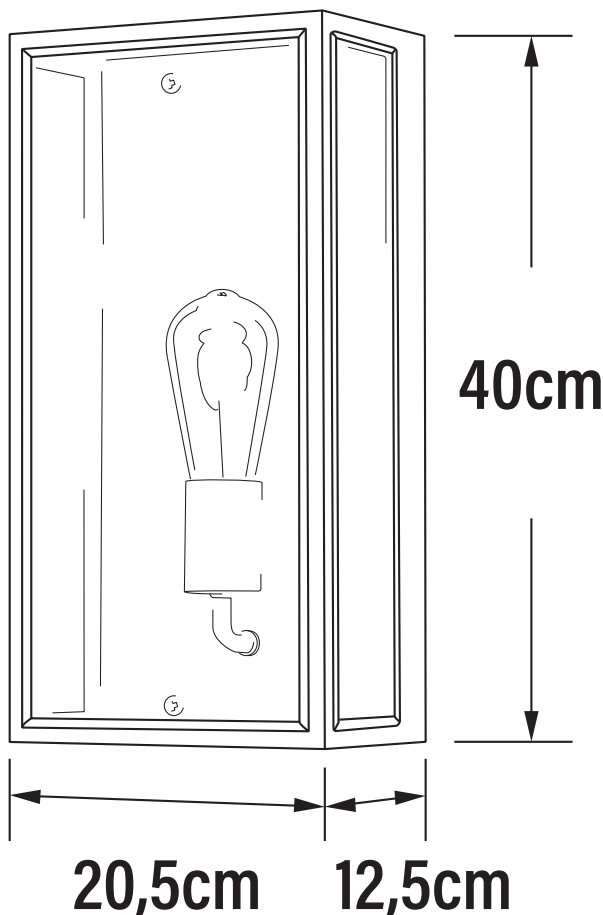

SPECIFICATION

- Ingress protection: IP44
- Class: Class I - Single Insulated, Earthed
- Voltage: 230V