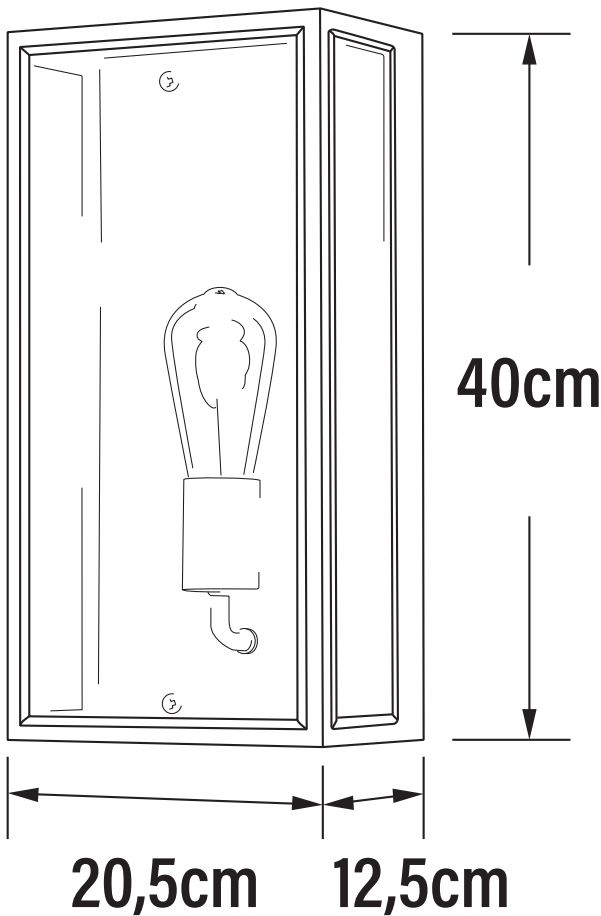

SPECIFICATION

- Ingress protection: IP44
- Class: Class I - Single Insulated, Earthed
- Voltage: 230V