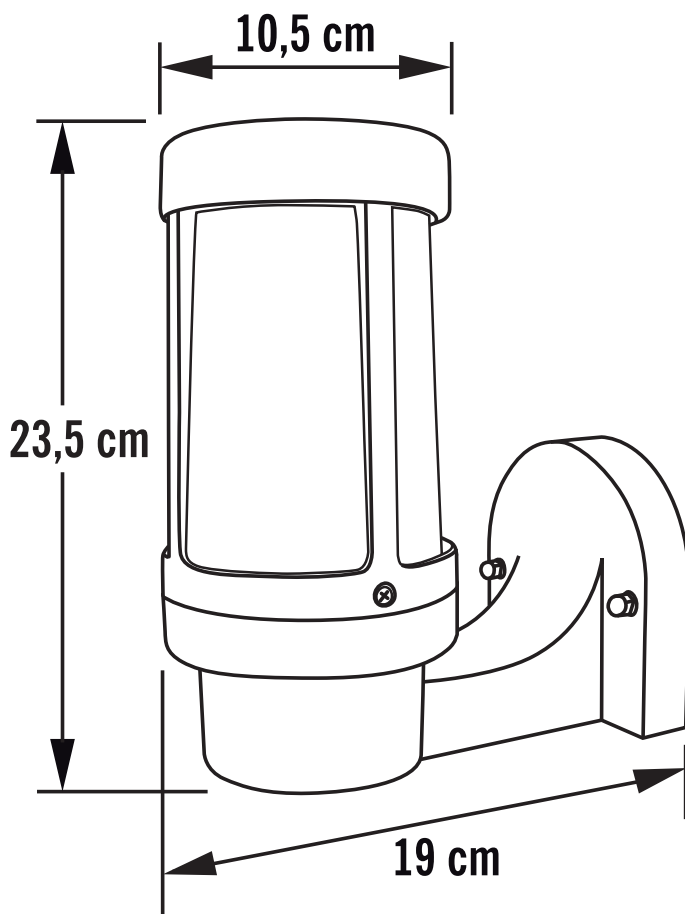

Konstsmide - Siena - 7513-752 - Black IP44 Outdoor Wall Light

REFERENCE

- SKU: FCL-17332
- Supplier SKU: 7513-752
- Barcode: 7318307513752

CATEGORY

- Brand: Konstsmide
- Family: Siena
- Category: Outdoor Lighting / Wall / Decorative

APPEARANCE

- Base: Black Paint

DIMENSION

- Height: 235mm
- Width: 105mm
- Depth: 190mm
- Weight: 1.05kg

LIGHT SOURCE

- Lamp included: No
- Lamp detail: 60W Max E27 ES (required)
- Dimmable
- Energy class: Not applicable
- Switch: No

SPECIFICATION

- Ingress protection: IP44
- Class: Class I - Single Insulated, Earthed
- Voltage: 230V

CONTACT