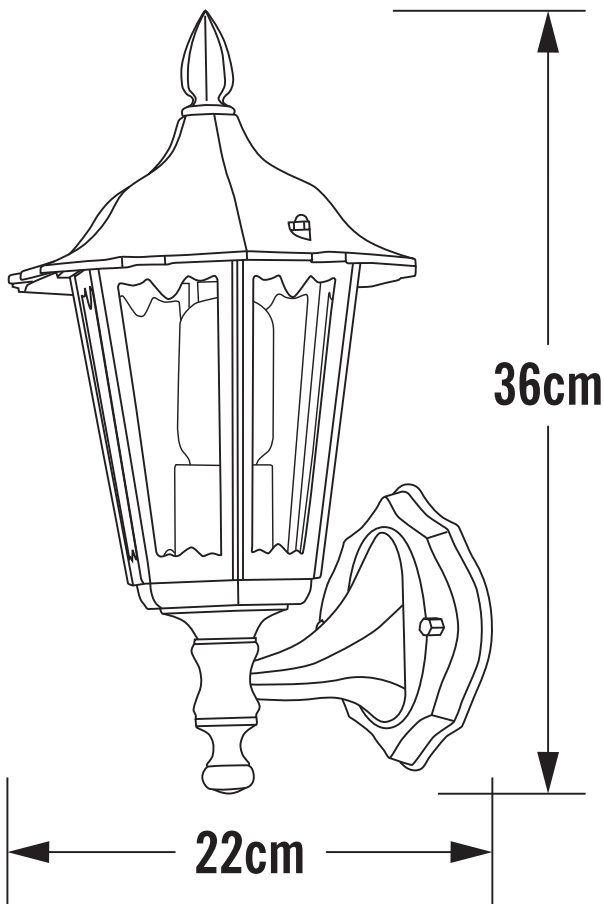

SPECIFICATION

- Ingress protection: IP43
- Class: Class I - Single Insulated, Earthed
- Voltage: 230V