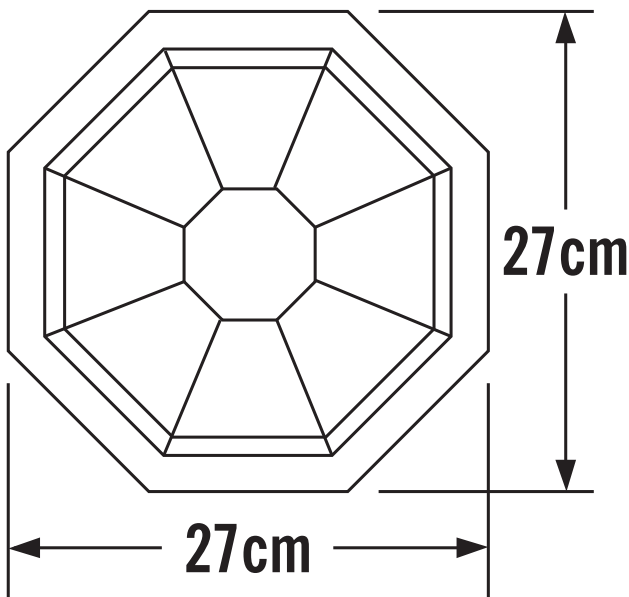

SPECIFICATION

- Ingress protection: IP23
- Class: Class I - Single Insulated, Earthed
- Voltage: 230V