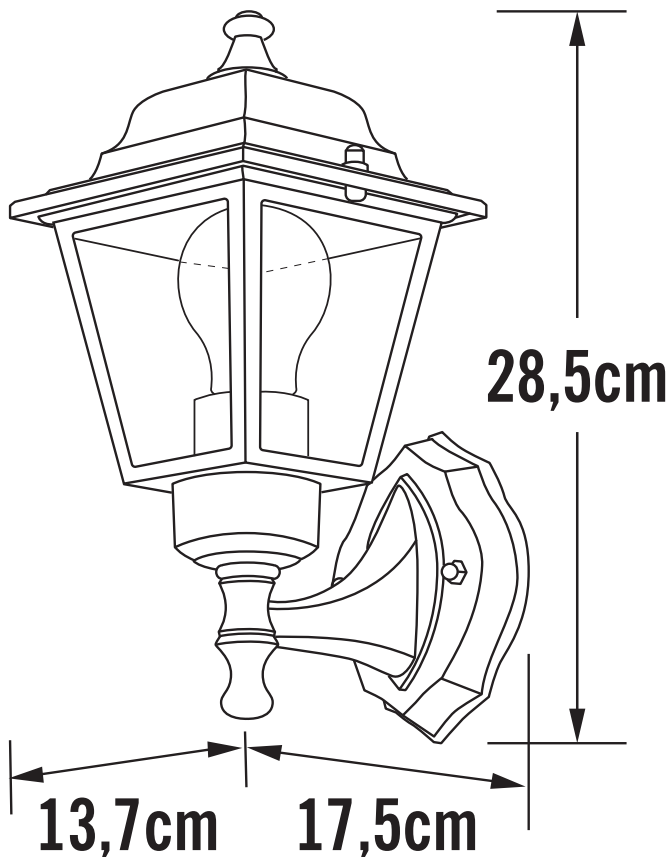

SPECIFICATION

- Ingress protection: IP23
- Class: Class I - Single Insulated, Earthed
- Voltage: 230V