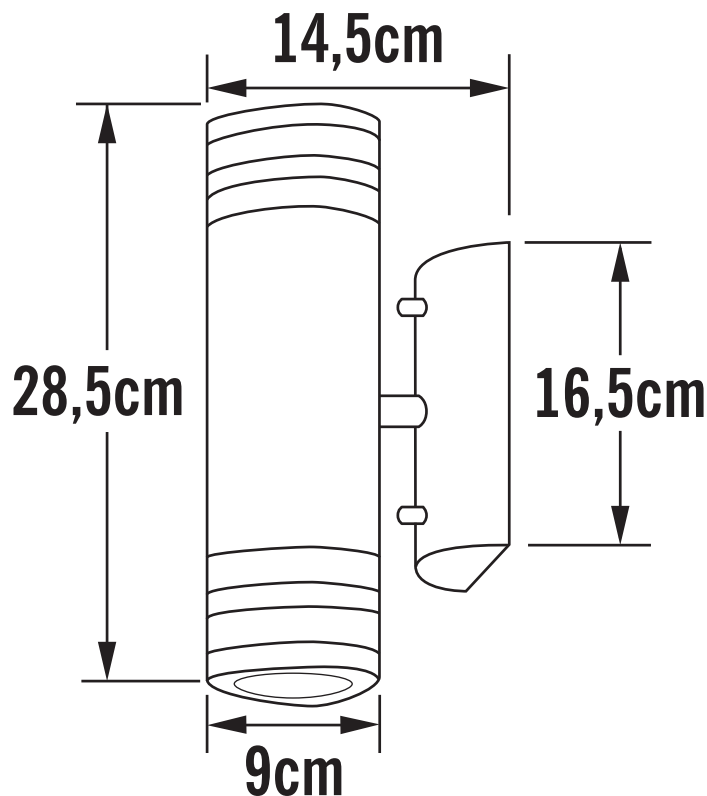

Konstsmide - Modena - 7516-750 - Black 2 Light IP44 Outdoor Wall Washer Light**REFERENCE**

- SKU: FCL-17340
- Supplier SKU: 7516-750
- Barcode: 7318307516753

CATEGORY

- Brand: Konstsmide
- Family: Modena
- Category: Outdoor Lighting / Wall / Washer

APPEARANCE

- Base: Black Paint

DIMENSION

- Height: 300mm
- Width: 85mm
- Depth: 145mm
- Weight: .8kg

LIGHT SOURCE

- Lamp included: No
- Lamp detail: 2 x 35W Max GU10 Halogen (required)
- Dimmable
- Energy class: Not applicable
- Switch: No

SPECIFICATION

- Ingress protection: IP44
- Class: Class I - Single Insulated, Earthed
- Voltage: 230V

**CONTACT**