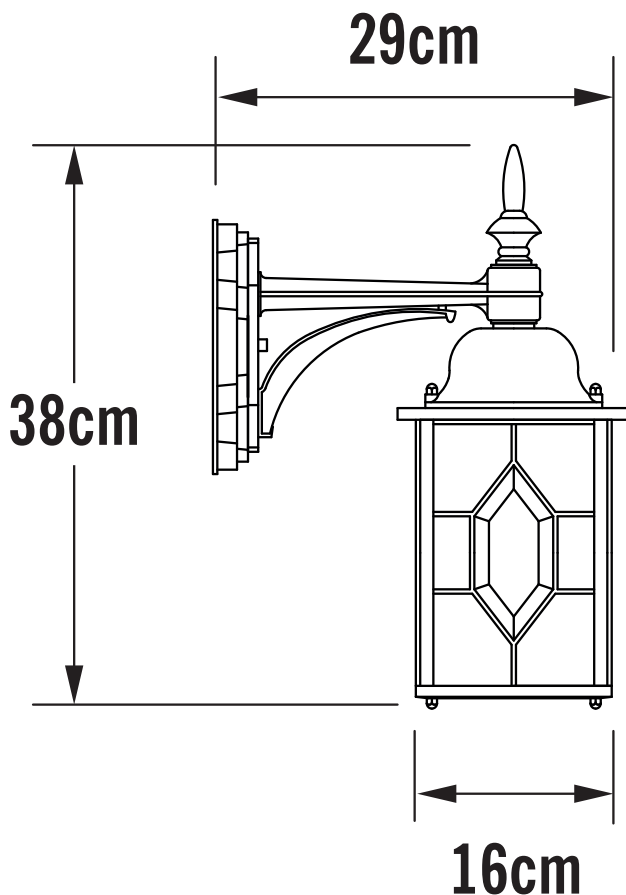

SPECIFICATION

- Ingress protection: IP23
- Class: Class I - Single Insulated, Earthed
- Voltage: 230V